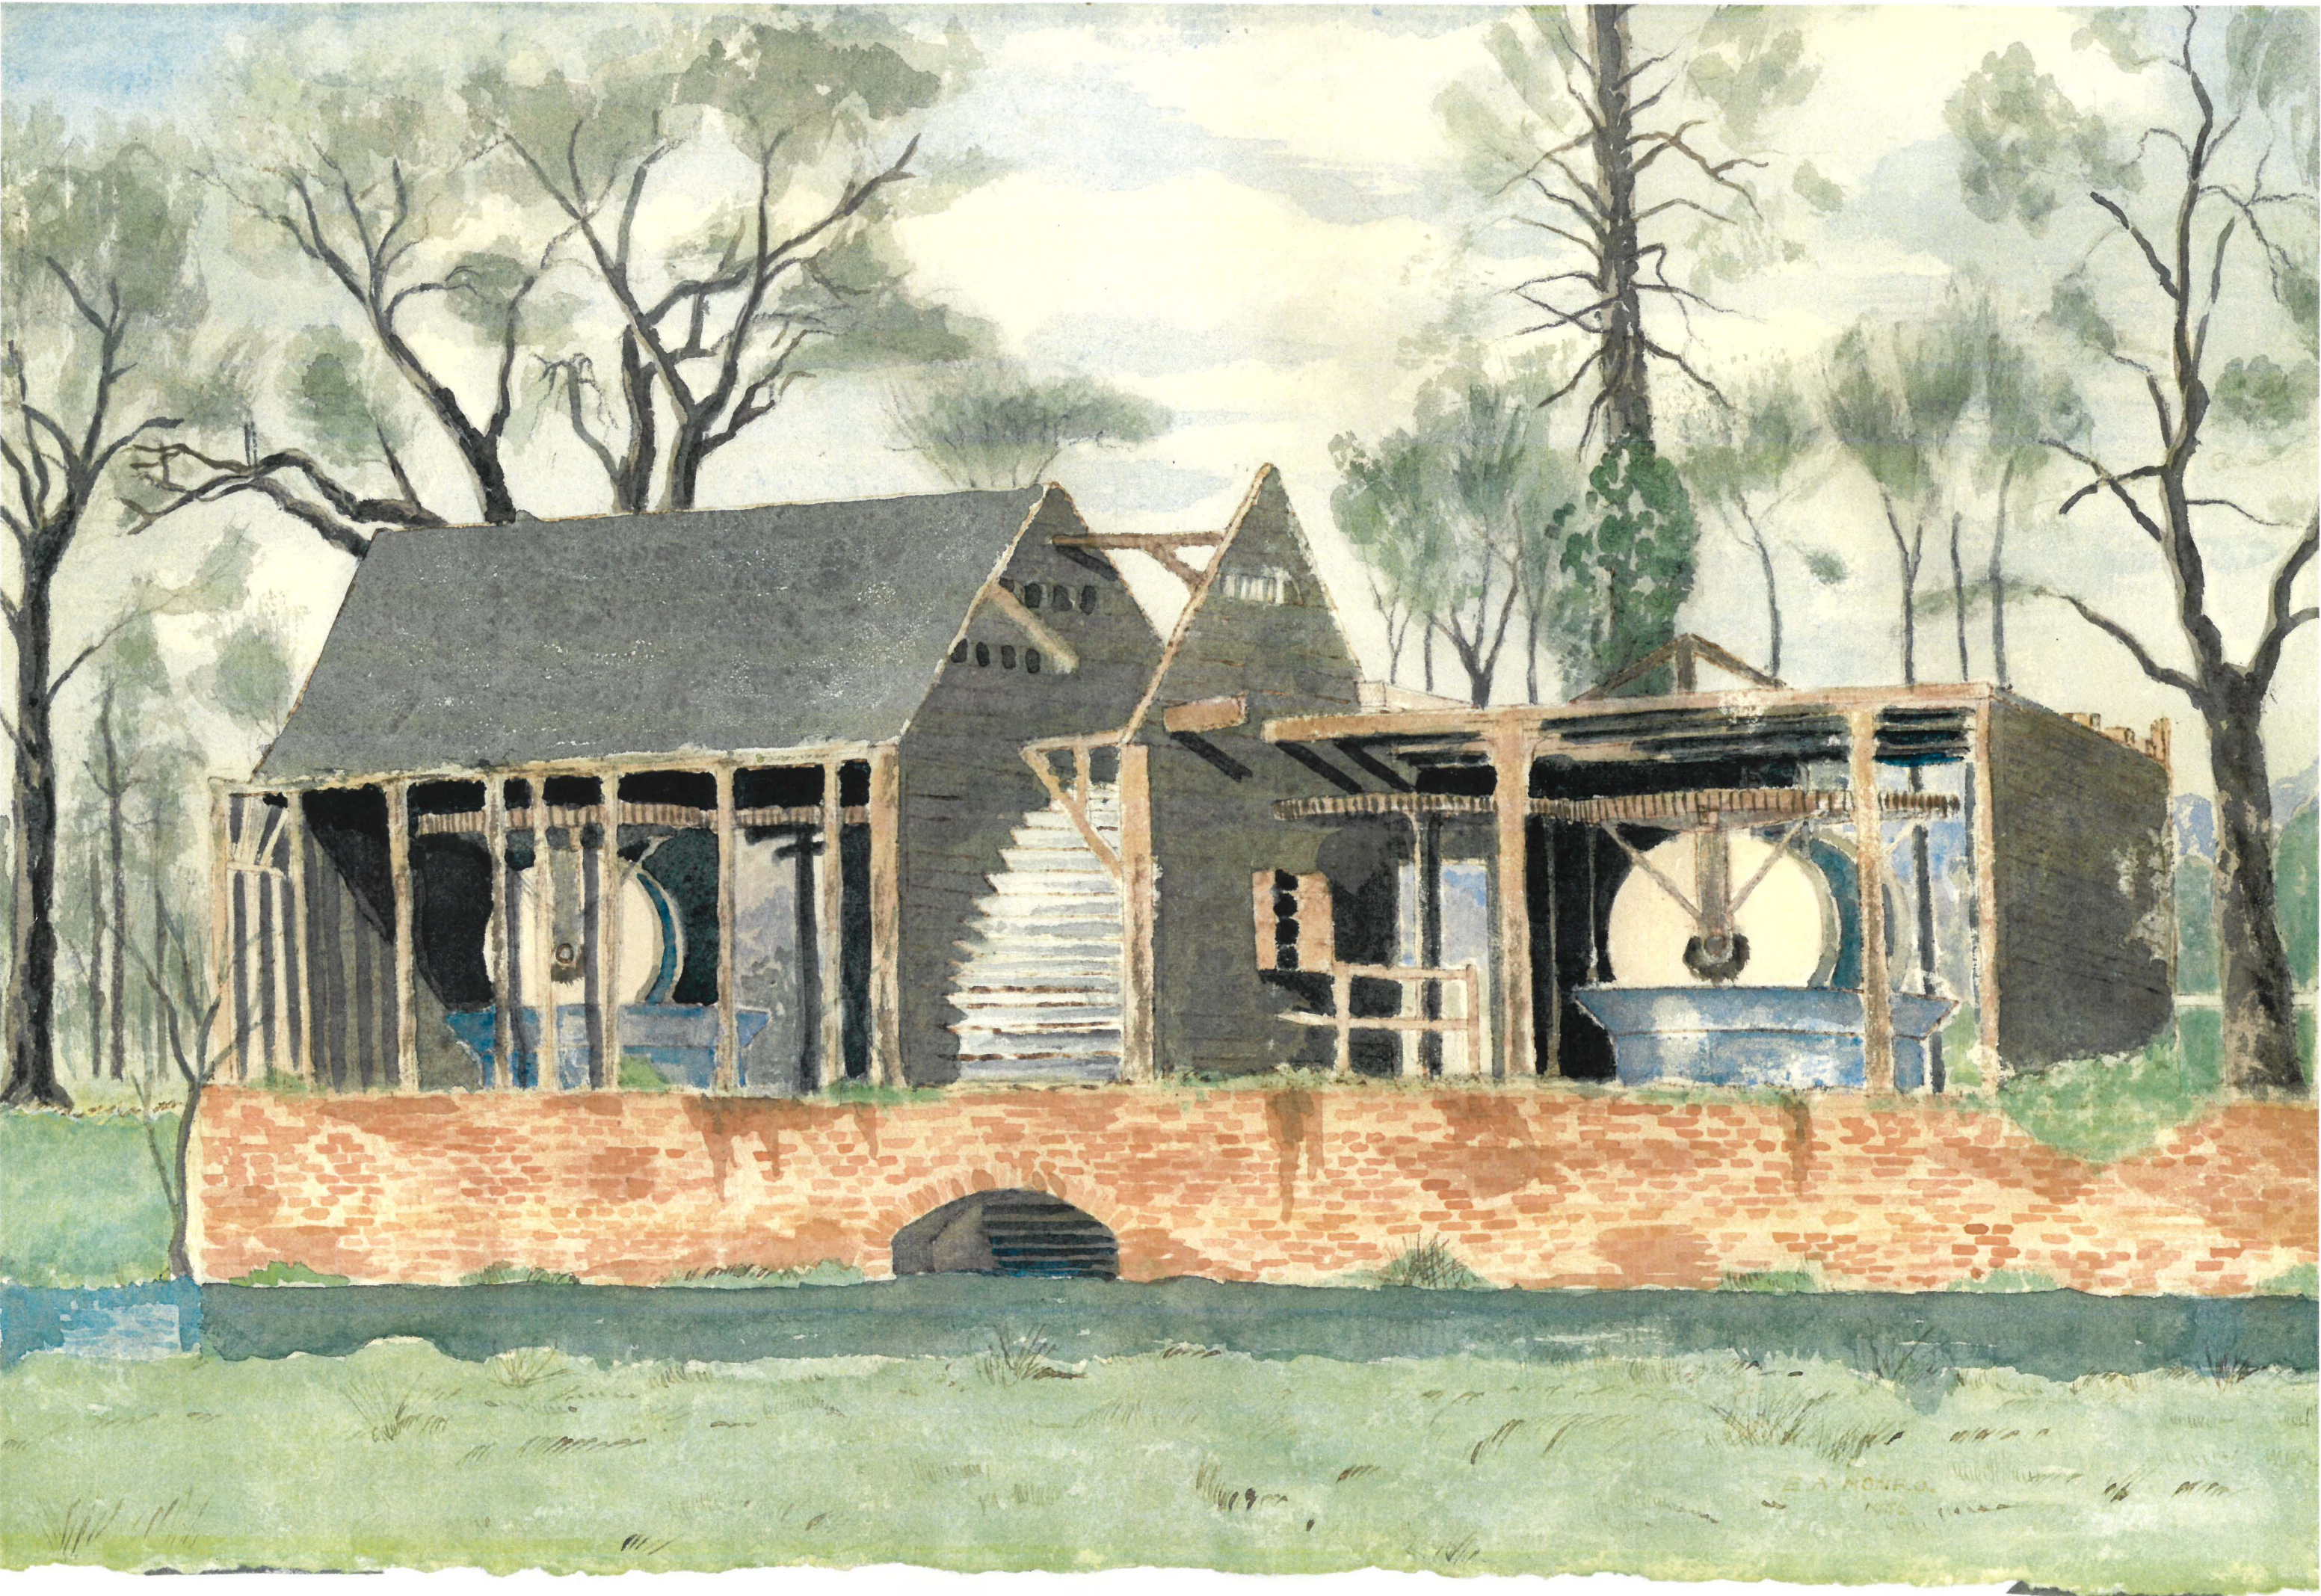

WASC 117
WAI 0042
LF HNZ 39

WASC 117
WAI 42 ●

A (PT)

WAI 42

117 (PT)

E.A. MONROE
1956

THE LAST PAIR OF MILLS - FROM A PAINTING BY E. A. MONRO, 1956

E. A. MONROE
1875

The last of the old Powder Mills,
R.G.F.P., Waltham Abbey. Original
pen and water colour sketch by

E. A. MUIRO.

April, 1956.